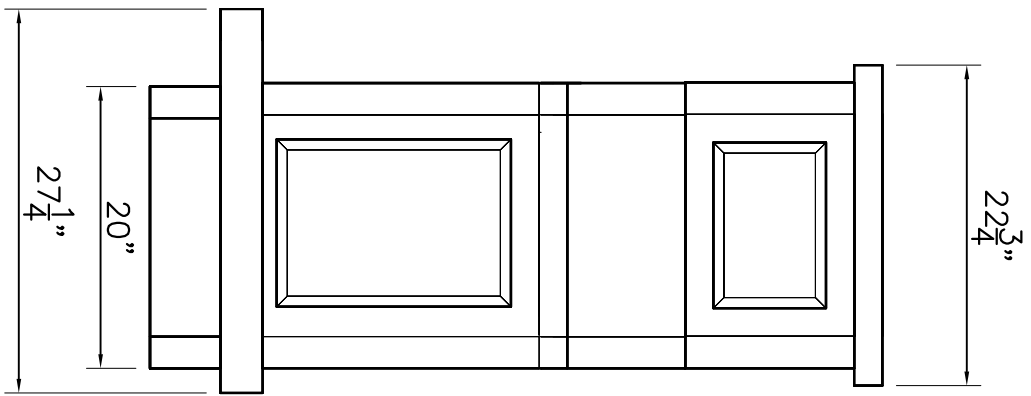

FRONT VIEW

SIDE VIEW

ISOMETRIC VIEW

725 LBS TOTAL UNIT WEIGHT

GORBELSTONE